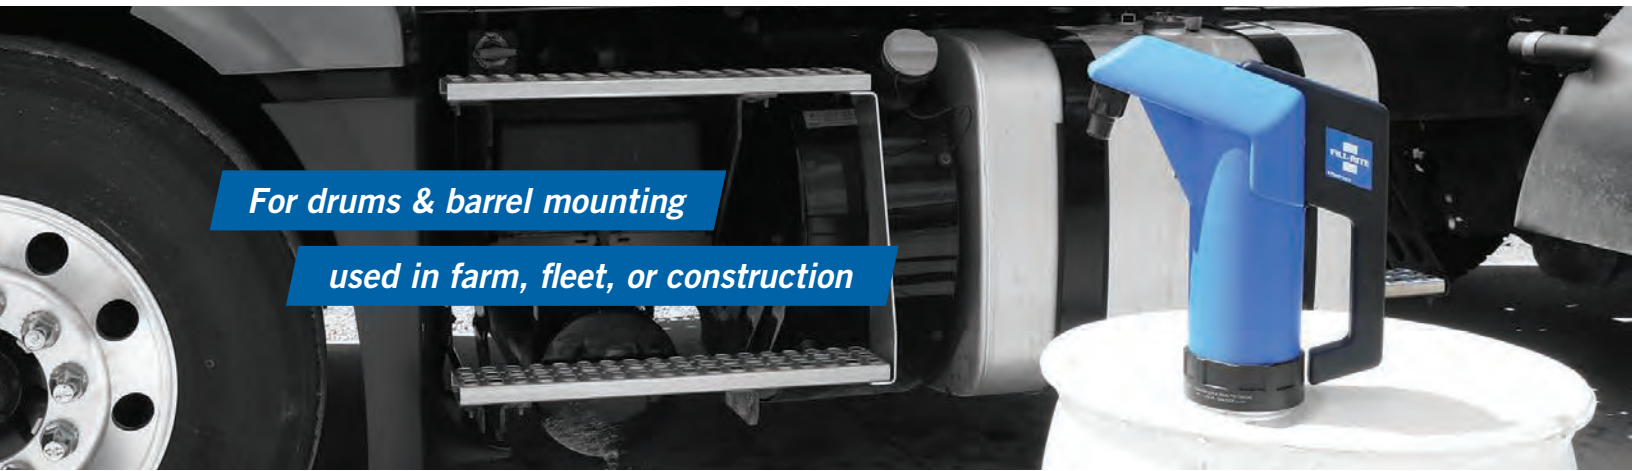

Hand Pumps

For Hydraulic, Engine, & Gear Oils / Diesel / Anti-Freeze / Mild Acids / DEF / AdBlue / Degreasers

For drums & barrel mounting

used in farm, fleet, or construction

Air Operated Hand Pump

Flow 6.5 GPM (24.6 LPM) 2" NPT bung adapter
100 psi / 6.8 bar max pressure

FRAP32V  Telescoping suction pipe

Hand Lever Pump

Flow 11oz/stroke 2" NPT bung adapter
Polypropylene construction

FRHP32V  Telescoping suction pipe

Accessories

For Hydraulic, Engine, & Gear Oils / Diesel / Anti-Freeze / Mild Acids / DEF / AdBlue / Degreasers